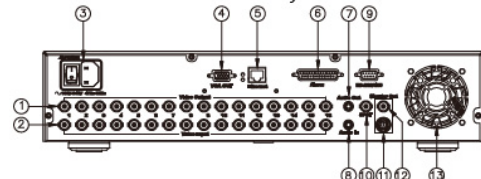

Front Panel Layout

1 CD-RW or DVD-RW (Optional)	6 Direction Keys
2 REC & Menu Key	7 Function Keys
3 LEDs	8 USB Port for Backup
4 Channel Keys	9 USB Port for Mouse
5 Jog Shuttle	10 IR Port for Remote Control

Back Panel Layout

1 Video Output	8 Audio Input
2 Video Input	9 RS 232/485
3 Power	10 Spot Monitor Output
4 VGA Output	11 S-Video Output
5 Ethernet (RJ45)	12 Monitor Output
6 Alarm In	13 Fan
7 Audio Output	

Specifications

Model No.	GT 808HD	
	Video	
Mode	Triplex	
Image System	NTSC	PAL
Live-Time Resolution	720 x 480	720 x 576
Live-Time Display Rate	8 x 30 Frame/Sec	8 x 25 Frame/Sec
Split Screen	1, 4, 8	
Video Input	BNC x 8	
Video Looping	BNC x 8	
Video Output (BNC)	BNC x 1	
Video Output (Spot Monitor)	BNC x 1	
Video Output (S-Video)	Yes	

Model No.	GT 808HD	
Key-Lock	Yes	
Multi-Language	Yes	
Firmware Update	USB Host & Update Online	
Others		SPECIFICATIONS ARE SUBJECT TO CHANGE WITHOUT NOTICE
Power Input	AC 90V ~ 260V	
Dimensions (W x H x D)	430mm (w) x 88mm (h) x 382mm (d)	
Weight (Kg)	6.3Kg	
Operation Temperature	0 – 40°C	