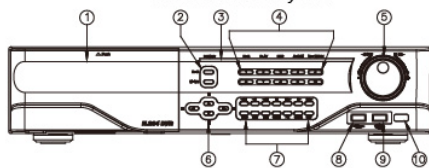

Front Panel Layout

1 CD-RW or DVD-RW (Optional)	6 Direction Keys
2 REC & Menu Key	7 Function Keys
3 LEDs	8 USB Port for Backup
4 Channel Keys	9 USB Port for Mouse
5 Jog Shuttle	10 IR Port for Remote Control

Back Panel Layout

1 Video Output	8 Audio Input
2 Video Input	9 RS 232/485
3 Power	10 Spot Monitor Output
4 VGA Output	11 S-Video Output
5 Ethernet (RJ45)	12 Monitor Output
6 Alarm In	13 Fan
7 Audio Output	

Specifications

Model No.	GT 808HD	
	Video	
Mode	Triplex	
Image System	NTSC	PAL
Live-Time Resolution	720 x 480	720 x 576
Live-Time Display Rate	8 x 30 Frame/Sec	8 x 25 Frame/Sec
Split Screen	1, 4, 8	
Video Input	BNC x 8	
Video Looping	BNC x 8	
Video Output (BNC)	BNC x 1	
Video Output (Spot Monitor)	BNC x 1	
Video Output (S-Video)	Yes	

Model No.	GT 808HD	
Key-Lock	Yes	
Multi-Language	Yes	
Firmware Update	USB Host & Update Online	
Others		SPECIFICATIONS ARE SUBJECT TO CHANGE WITHOUT NOTICE
Power Input	AC 90V ~ 260V	
Dimensions (W x H x D)	430mm (w) x 88mm (h) x 382mm (d)	
Weight (Kg)	6.3Kg	
Operation Temperature	0 – 40°C	