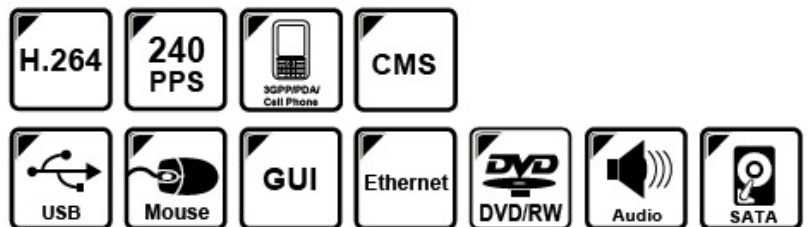

8 Channel DVR

with Remote Access, Audio Streaming & 3GPP Support

Main Features

- 8 Channel Triplex DVR
- H.264 Video Compression
- Up to 240 PPS
- Individual channel setup for recording rate & quality
- Full remote access via web browser
- Up to 4 fully independent remote connections
- Remote live streaming audio
- Mobile phone and PDA remote access
- Support CMS (Central Management System)/3 GPP
- D1 recording with up to 200PPS in CIF mode
- Graphic User Interface (GUI) with mouse control
- IR Remote Control
- DVD/RW & USB Backup both Video and Audio
- VGA Output

Front Panel Layout

1 CD-RW or DVD-RW (Optional)	6 Direction Keys
2 REC & Menu Key	7 Function Keys
3 LEDs	8 USB Port for Backup
4 Channel Keys	9 USB Port for Mouse
5 Jog Shuttle	10 IR Port for Remote Control

Back Panel Layout

1 Video Output	8 Audio Input
2 Video Input	9 RS 232/485
3 Power	10 Spot Monitor Output
4 VGA Output	11 S-Video Output
5 Ethernet (RJ45)	12 Monitor Output
6 Alarm In	13 Fan
7 Audio Output	

Specifications

Model No.	GT 808HD	
	Video	
Mode	Triplex	
Image System	NTSC	PAL
Live-Time Resolution	720 x 480	720 x 576
Live-Time Display Rate	8 x 30 Frame/Sec	8 x 25 Frame/Sec
Split Screen	1, 4, 8	
Video Input	BNC x 8	
Video Looping	BNC x 8	
Video Output (BNC)	BNC x 1	
Video Output (Spot Monitor)	BNC x 1	
Video Output (S-Video)	Yes	