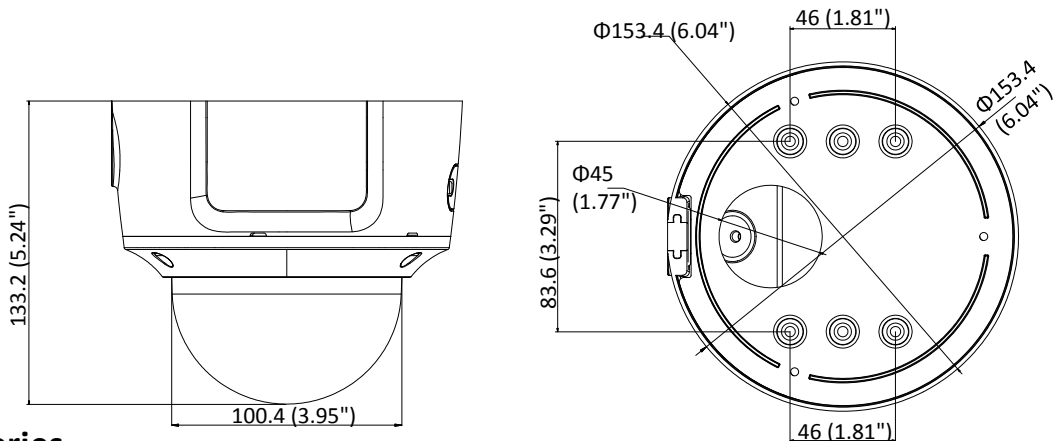

Specifications

Camera	
Image Sensor	1/2.8" Progressive Scan CMOS
Min. Illumination	Color: 0.005 Lux @ (F1.2, AGC ON), 0 Lux with IR Color: 0.0068 Lux @ (F1.4, AGC ON), 0 Lux with IR
Shutter Speed	1/3 s to 1/100,000 s
Slow Shutter	Yes
Day & Night	IR Cut Filter
Digital Noise Reduction	3D DNR
WDR	120dB
3-Axis Adjustment	Pan: 0° to 355°, tilt: 0° to 75°, rotate: 0° to 355°
Lens	
Focal length	2.8 to 12 mm
Lens Type	Motorized
Aperture	F1.4
Focus	Auto
FOV	Horizontal field of view: 105° to 35° Vertical field of view: 56° to 20° Diagonal field of view: 126° to 40.5°
Lens Mount	Φ14
IR	
IR Range	Up to 30 m
Wavelength	850nm
Compression Standard	
Video Compression	Main stream: H.265/H.264 Sub stream: H.265/H.264/MJPEG Third stream: H.265/H.264
H.264 Type	Main Profile/High Profile
H.264+	Main stream supports
H.265 Type	Main Profile
H.265+	Main stream supports
Video Bit Rate	32 Kbps to 16 Mbps
Audio Compression	G722.1/G.711/G726/MP2L2/PCM/MP3
Audio Bit Rate	64Kbps(G.711)/16Kbps(G.722.1)/16Kbps(G.726)/32-192Kbps(MP2L2)/8Kbps-320Kbps(MP3)
Smart Feature-set	
Smart Event	Line crossing detection, intrusion detection, unattended baggage detection, object removal detection, face detection, scene change detection
Basic Event	Motion detection, video tampering alarm, exception (network disconnected, IP address conflict, illegal login, HDD full, HDD error)
Linkage Method	Trigger recording: memory card, network storage, pre-record and post-record Trigger captured pictures uploading: FTP, HTTP, NAS, Email Trigger notification: HTTP, ISAPI, alarm output, Email
Region of Interest	Support 1 fixed region for main stream and sub stream
Image	
Max. Resolution	1920 × 1080
Main Stream	50Hz: 25fps (1920 × 1080, 1280 × 960, 1280 × 720)

Material	Metal
Dimensions	Φ153.4 × 133.2 mm (Φ6.04" × 5.24")
Weight	Camera: 1287 g (2.84 lb.)

Available Model:

DS-2CD2725FWD-IZS

Dimensions

Accessories

Unit: mm(inch)

DS-1471ZJ-155
Pendant Mount

DS-1473ZJ-155
Wall Mount