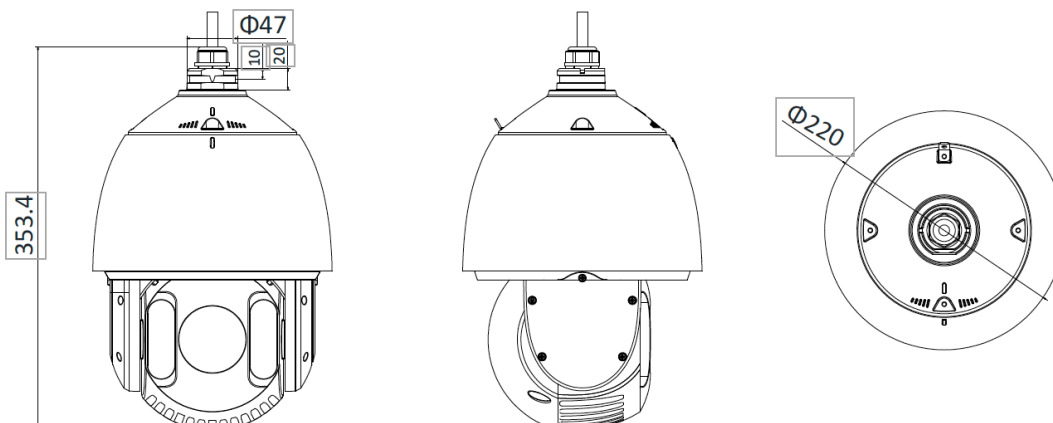

VS7555

5MP IR Network Speed Domes

Wall Mounting
Bracket included

- The VS7555 5MP IR Network Speed Domes adopt 1/1.9" progressive scan CMOS chip. With the optical zoom lens, the camera offers more details over expansive areas.
- This series of cameras can be widely used for wide ranges of high-definition, such as the rivers, forests, roads, railways, airports, ports, squares, parks, scenic spots, stations and large venues, etc.
- 1/1.9" progressive scan CMOS
- Up to 2592 x 1944 resolution
- Min. illumination:
 - Color: 0.005 Lux @(F1.5, AGC ON)
 - B/W: 0.002 Lux @(F1.5, AGC ON)
 - 0 Lux with IR
- 30x Optical Zoom, 16x Digital Zoom
- Defog, EIS, 3D DNR, BLC, HLC, Digital WDR
- IR distance up to 150 m
- 24 VAC & Hi-PoE
- Support H.265+/H.265 video compression

Dimensions

Unit: mm

5MP IR Network Speed Domes

MODEL	VS7555
Image Sensor	1/1.9" progressive scan CMOS
Min. illumination	Color: 0.005 Lux @(F1.5, AGC ON) - B/W: 0.002 Lux @(F1.5, AGC ON) - 0 Lux with IR
Shutter Time	50Hz: 1/1 s to 1/30,000 s 60Hz: 1/1 s to 1/30,000 s
White Balance	Auto/Manual/ATW (Auto-tracking White Balance)/Indoor/Outdoor/Fluorescent Lamp/Sodium Lamp
AGC	Auto/Manual
Day & Night	IR cut filter
Digital Zoom	16x
Privacy Mask	8 programmable privacy masks
Focus Mode	Auto/Semi-automatic/Manual
3D DNR	Support
BLC	Support
HLC	Support
Digital WDR	Support
Defog	Support
EIS	Support
Regional Exposure	Support
Regional Focus	Support
LENS	
Focal Length	5.9 mm to 177 mm, 30x Optical Zoom
Zoom Speed	Approx. 4.8 s (Optical Lens, Wide-Tele)
Horizontal FOV	51.3° to 2.7° (Wide-Tele)
Working Distance	10 mm to 1500 mm (Wide-Tele)
Aperture Range	F1.5 to F3.4
PTZ	
Movement Range (Pan)	360° endless
Pan Speed	Configurable, from 0.1°/s to 160°/s, Preset Speed: 240°/s
Movement Range (Tilt)	From -15° to 90° (Auto Flip)
Tilt Speed	Configurable, from 0.1°/s to 120°/s, Preset Speed: 200°/s
Proportional Zoom	Support
Presets	300
Patrol Scan	8 patrols, up to 32 presets for each patrol